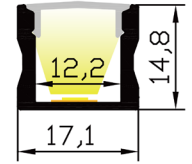

XT1715

Material:	AL6063-T5
Surface:	Anodized/ Painting
PC cover:	Diffuser/Transparent/Opal
Lighting source width:	12 mm
Available lengths:	0.5-3m
Application:	Commercial lighting / Indoor lighting Decorative design

COVER

Trans :17072
Opal: 17073
Diffuser :17074

END CAP

Hole:17158
W/O hole:17159

CLIP

171501

171502

171503