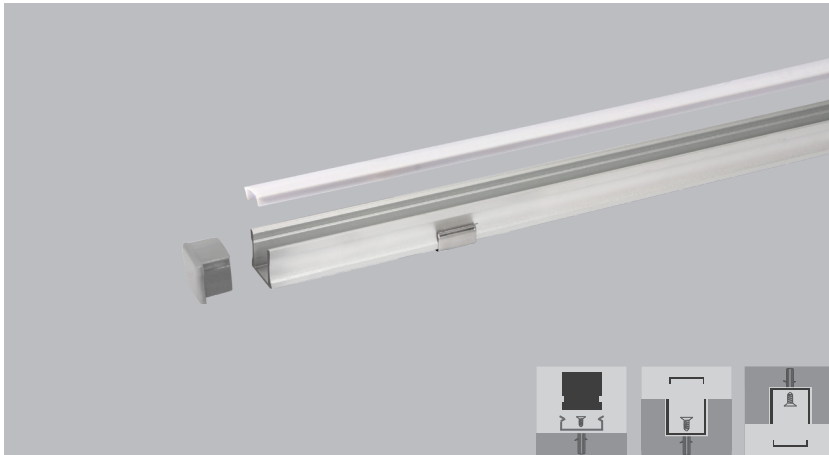

XT1715

Material:	AL6063-T5
Surface:	Anodized/ Painting
PC cover:	Diffuser/Transparent/Opal
Lighting source width:	12 mm
Available lengths:	0.5-3m
Application:	Commercial lighting / Indoor lighting Decorative design

COVER

Trans :17072
Opal: 17073
Diffuser :17074

END CAP

Hole:17158
W/O hole:17159

CLIP

171501

171502

171503