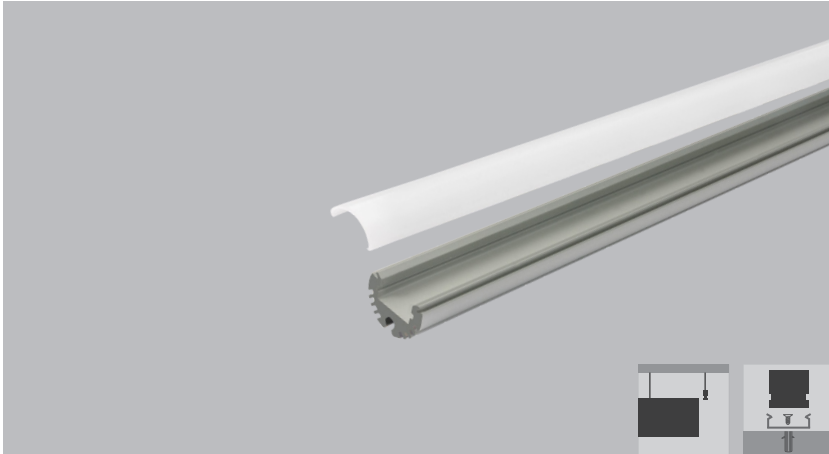

XT2020

X-TRUSION

- Material:** AL6063-T5
Surface: Anodized/ Painting
PC cover: Diffuser/Transparent/Opal
Lighting source width: 12 mm
Available lengths: 0.5-3m
Application: Commercial lighting / Indoor lighting
Decorative design

COVER

Trans :20202
Opal: 20203
Diffuser :20204

END CAP

Hole:20208
W/O hole:20209

OTHERS

2020019

15060

2020H