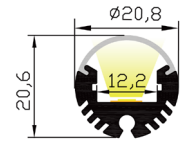

XT2020

X-TRUSION

- Material:** AL6063-T5
Surface: Anodized/ Painting
PC cover: Diffuser/Transparent/Opal
Lighting source width: 12 mm
Available lengths: 0.5-3m
Application: Commercial lighting / Indoor lighting
Decorative design

COVER

Trans :20202
Opal: 20203
Diffuser :20204

END CAP

Hole:20208
W/O hole:20209

OTHERS

2020019

15060

2020H