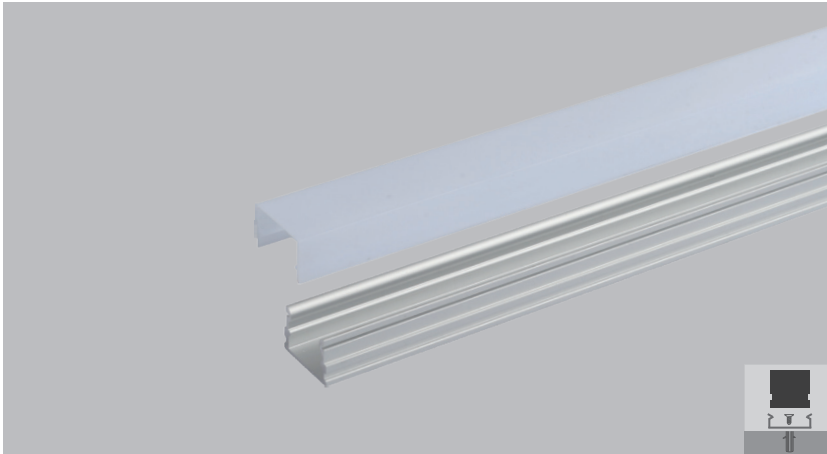

XT2114

X-TRUSION

CE IP20

Silver Black White

Material: AL6063-T5
Surface: Anodized/ Painting
PC cover: Diffuser/Transparent
Lighting source width: 8 mm x2pcs
Available lengths: 0.5-3m
Application: Commercial lighting / Indoor lighting
Decorative design

COVER

Trans :21142
Diffuser:21144

END CAP

Hole:21148
W/O hole:21149

CLIP

21140