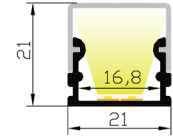

XT2114

X-TRUSION

CE IP20

Silver Black White

Material: AL6063-T5
Surface: Anodized/ Painting
PC cover: Diffuser/Transparent
Lighting source width: 8 mm x2pcs
Available lengths: 0.5-3m
Application: Commercial lighting / Indoor lighting
Decorative design

COVER

Trans :21142
Diffuser:21144

END CAP

Hole:21148
W/O hole:21149

CLIP

21140