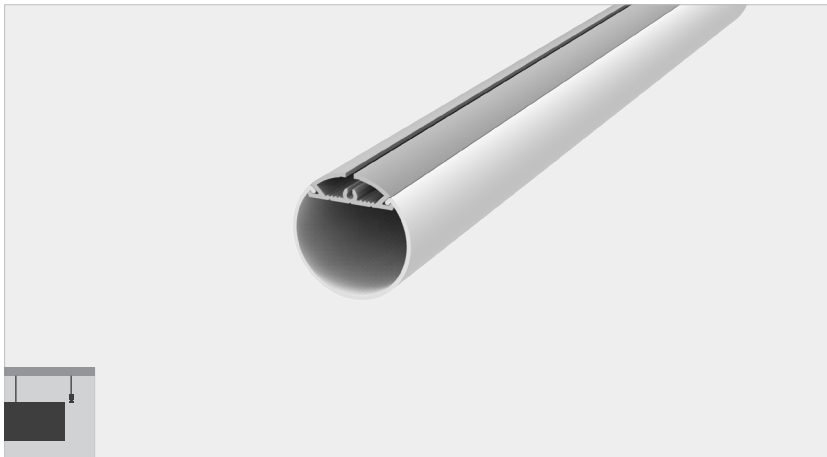

XT3030

CE IP20

 Silver  Black  White

Material: AL6063-T5
Surface: Anodized/ Painting
PC/ PMMA cover: Diffuser
Lighting source width: 21 mm
Available lengths: 0.5-3m
Application: Commercial lighting / Indoor lighting

COVER

Diffuser:LO30304

END CAP

Hole:30308
W/O hole:30309

PENDANT

3030H