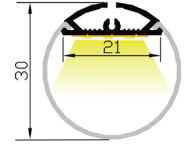

XT3030

CE IP20

 Silver  Black  White

Material: AL6063-T5
Surface: Anodized/ Painting
PC/ PMMA cover: Diffuser
Lighting source width: 21 mm
Available lengths: 0.5-3m
Application: Commercial lighting / Indoor lighting