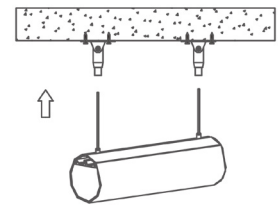

XT3030

CE IP20

 Silver  Black  White

Material: AL6063-T5
Surface: Anodized/ Painting
PC/ PMMA cover: Diffuser
Lighting source width: 21 mm
Available lengths: 0.5-3m
Application: Commercial lighting / Indoor lighting

COVER

Diffuser:LO30304

END CAP

Hole:30308
W/O hole:30309

PENDANT

3030H