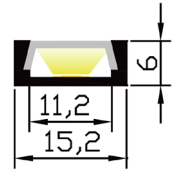

XT1506

X-TRUSION

CE IP20

 Silver  Black  White

Material: AL6063-T5
Surface: Anodized/ Painting
PC cover: Diffuser/Transparent/Opal
Lighting source width: 11 mm
Available lengths: 0.5-3m
Application: Commercial lighting / Indoor lighting
Cabinet lighting/ Wardrobe lighting

COVER

END CAP

CLIP