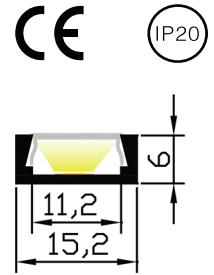

XT1506D

X-TRUSION

 Silver  Black  White

Material: AL6063-T5
Surface: Anodized/ Painting
PC cover: Diffuser/Transparent/Opal
Lighting source width: 11 mm
Available lengths: 0.5-3m
Application: Commercial lighting / Indoor lighting
Cabinet lighting / Wardrobe lighting

COVER

END CAP

CLIP