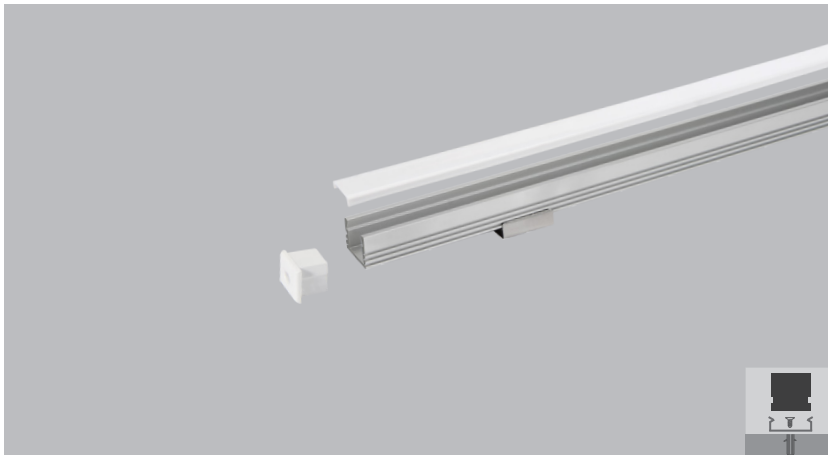

# XT1612D

- Material:** AL6063-T5
- Surface:** Anodized/ Painting
- PC cover:** Diffuser/Transparent/Opal
- Lighting source width:** 11 mm
- Available lengths:** 0.5-3m
- Application:** Commercial lighting / Indoor lighting  
Decorative design

## COVER

Trans :1506D2  
Opal: 1506D3  
Diffuser:1506D4