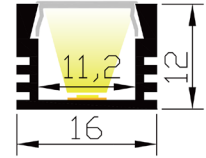

# XT1612D

- Material:** AL6063-T5
- Surface:** Anodized/ Painting
- PC cover:** Diffuser/Transparent/Opal
- Lighting source width:** 11 mm
- Available lengths:** 0.5-3m
- Application:** Commercial lighting / Indoor lighting  
Decorative design