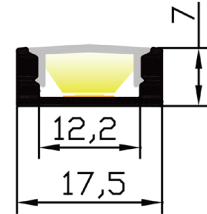

XT1707B

Ultra-thin, ultra small design
Rotary mounting bracket Straight/L-shaped connector

- Silver
- Black
- White

- Material: AL6063-T5
- Surface: Anodized/ Painting
- PC cover: Diffuser/Transparent/Opal
- Lighting source width: 12 mm
- Available lengths: 0.5-3m
- Application: Commercial lighting / Indoor lighting
Cabinet lighting/ Wardrobe lighting

COVER

Trans:17072
Opal: 17073
Diffuser:17074

END CAP

Hole:17078
W/O hole:17079

CLIP

17070