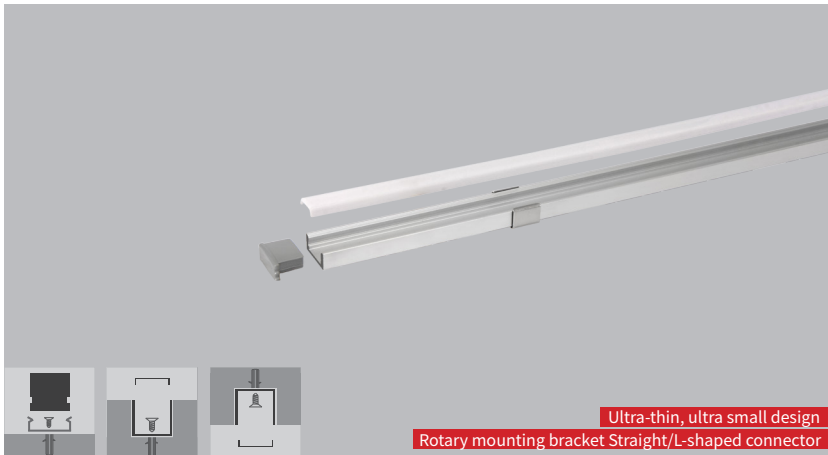

XT1707B

Ultra-thin, ultra small design
Rotary mounting bracket Straight/L-shaped connector

- Silver
- Black
- White

- Material: AL6063-T5
- Surface: Anodized/ Painting
- PC cover: Diffuser/Transparent/Opal
- Lighting source width: 12 mm
- Available lengths: 0.5-3m
- Application: Commercial lighting / Indoor lighting
Cabinet lighting/ Wardrobe lighting

COVER

Trans:17072
Opal: 17073
Diffuser:17074

END CAP

Hole:17078
W/O hole:17079

CLIP

17070