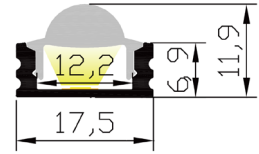

XT1707G

X-TRUSION

Ultra-thin, ultra small design
Rotary mounting bracket
Straight/L-shaped connector

CE IP20

30°

Silver Black White

Material: AL6063-T5
Surface: Anodized/ Painting
PC cover: Diffuser/Transparent/Opal
Lighting source width: 12 mm
Available lengths: 0.5-3m
Application: Commercial lighting / Indoor lighting
Cabinet lighting / Wardrobe lighting

COVER

Opal: 1707G3

END CAP

Hole:1707G8
W/O hole:1707G9

CLIP

170701

1707019

170702