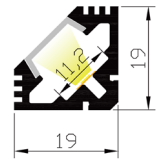

# X-TRUSION

**Material:** AL6063-T5  
**Surface:** Anodized/ Painting  
**PC cover:** Diffuser/Transparent/Opal  
**Lighting source width:** 11 mm  
**Available lengths:** 0.5-3m  
**Application:** Commercial lighting / Indoor lighting  
Decorative design