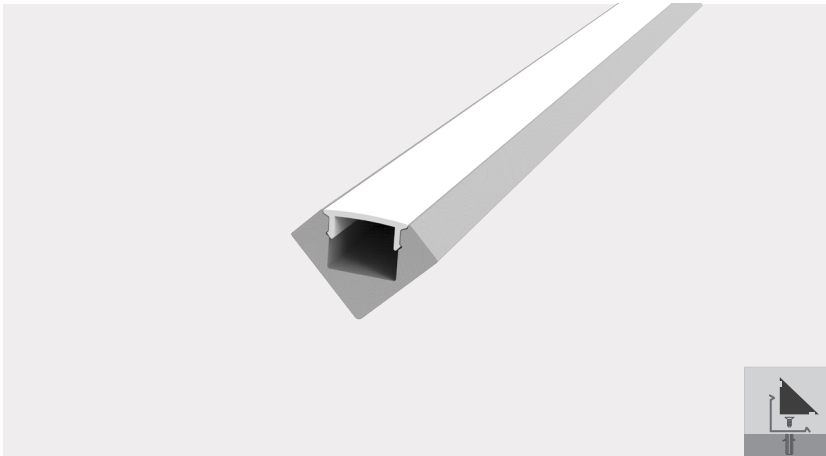

XT1919D

Material:	AL6063-T5
Surface:	Anodized/ Painting
PC cover:	Diffuser/Transparent/Opal
Lighting source width:	12 mm
Available lengths:	0.5-3m
Application:	Commercial lighting / Indoor lighting Decorative design

COVER

Trans :17072
Opal: 17073
Diffuser:17074

END CAP

Hole:1919D8
W/O hole:1919D9

CLIP

1919D02