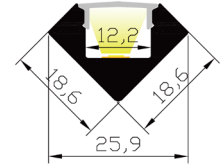

XT1919D

Material:	AL6063-T5
Surface:	Anodized/ Painting
PC cover:	Diffuser/Transparent/Opal
Lighting source width:	12 mm
Available lengths:	0.5-3m
Application:	Commercial lighting / Indoor lighting Decorative design

COVER

Trans :17072
Opal: 17073
Diffuser:17074

END CAP

Hole:1919D8
W/O hole:1919D9

CLIP

1919D02