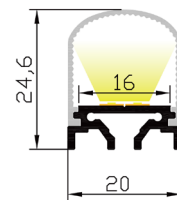

XT2025

X-TRUSION

CE IP20

Silver Black White

Material: AL6063-T5
Surface: Anodized/ Painting
PC cover: Diffuser/Transparent/Opal
Lighting source width: 15 mm
Available lengths: 0.5-3m
Application: Commercial lighting / Indoor lighting
Decorative design

COVER

Trans:20252
Opal: 20253
Diffuser:20254

END CAP

Hole:20258
W/O hole:20259

PENDANT

3050H