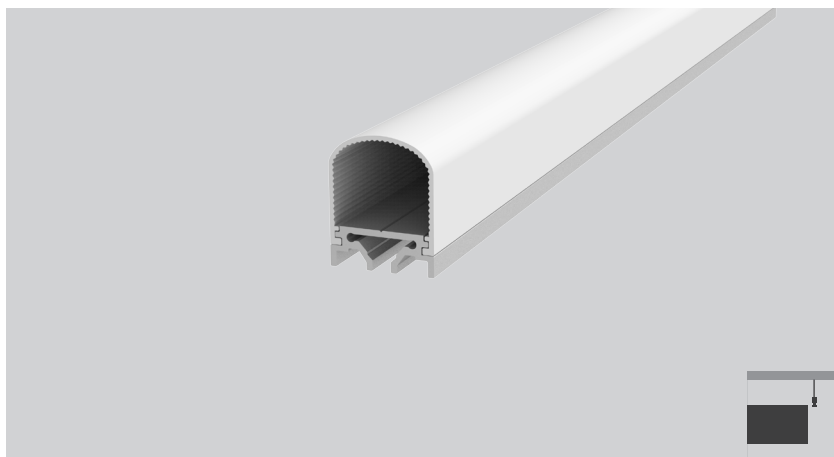

XT2025

X-TRUSION

CE IP20

Silver Black White

Material: AL6063-T5
Surface: Anodized/ Painting
PC cover: Diffuser/Transparent/Opal
Lighting source width: 15 mm
Available lengths: 0.5-3m
Application: Commercial lighting / Indoor lighting
Decorative design

COVER

Trans:20252
Opal: 20253
Diffuser:20254

END CAP

Hole:20258
W/O hole:20259

PENDANT

3050H