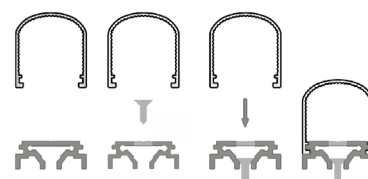

XT2025

X-TRUSION

CE IP20

Silver Black White

Material: AL6063-T5
Surface: Anodized/ Painting
PC cover: Diffuser/Transparent/Opal
Lighting source width: 15 mm
Available lengths: 0.5-3m
Application: Commercial lighting / Indoor lighting
Decorative design

COVER

Trans:20252
Opal: 20253
Diffuser:20254

END CAP

Hole:20258
W/O hole:20259

PENDANT

3050H