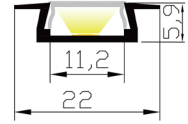

XT2206D

Ultra-thin, ultra small design
Recessed-mounted

Material: AL6063-T5
Surface: Anodized/ Painting
PC cover: Diffuser/Transparent/Opal
Lighting source width: 11 mm
Available lengths: 0.5-3m
Application: Commercial lighting / Indoor lighting
Cabinet lighting / Wardrobe lighting

COVER

Trans: 1506D2
Opal: 1506D3
Diffuser: 1506D4

END CAP

Hole: 22068
W/O hole: 22069

CLIP

15060