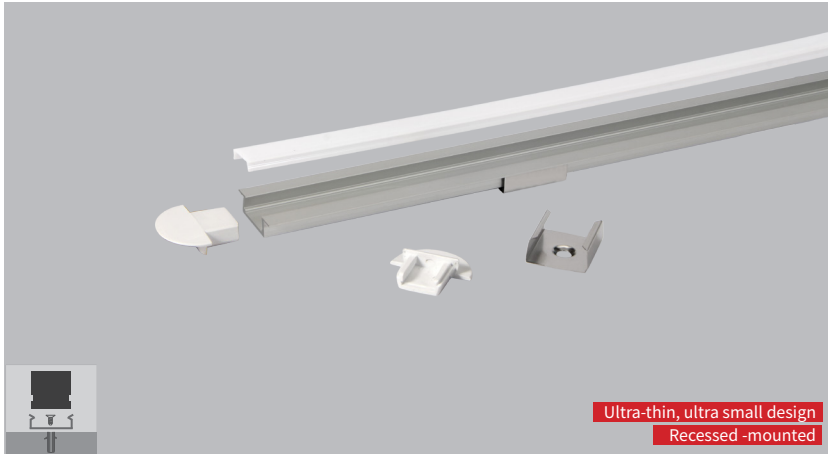

XT2206D

Ultra-thin, ultra small design
Recessed-mounted

Material: AL6063-T5
Surface: Anodized/ Painting
PC cover: Diffuser/Transparent/Opal
Lighting source width: 11 mm
Available lengths: 0.5-3m
Application: Commercial lighting / Indoor lighting
Cabinet lighting / Wardrobe lighting

COVER

Trans: 1506D2
Opal: 1506D3
Diffuser: 1506D4

END CAP

Hole: 22068
W/O hole: 22069

CLIP

15060