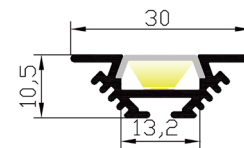

XT3010

- Silver
- Black
- White

Material: AL6063-T5
Surface: Anodized/ Painting
PC cover: Diffuser/Transparent/Opal
Lighting source width: 13 mm
Available lengths: 0.5-3m
Application: Commercial lighting / Indoor lighting
Decorative design

COVER

Trans :30062
Opal: 30063
Diffuser :30064

END CAP

Hole:30108
W/O hole:30109

CLIP

15060