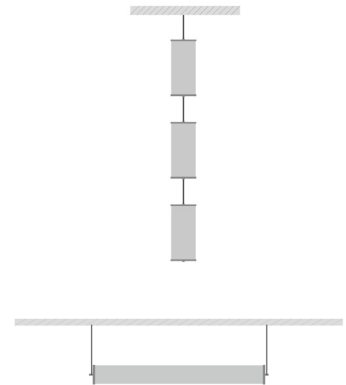

# X-TRUSION

- Silver
- Black
- White

Material:	AL6063-T5
Surface:	Anodized/ Painting
PC cover:	Diffuser
Power:	0-60W/m
Lumens:	5000lm/m
Lighting source width:	12mm x5pcs
Available lengths:	0.5-3m
Application:	Commercial lighting / Indoor lighting

## COVER

Smooth :76764