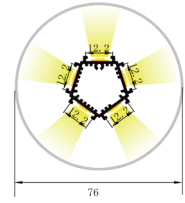

# X-TRUSION

- Silver
- Black
- White

Material:	AL6063-T5
Surface:	Anodized/ Painting
PC cover:	Diffuser
Power:	0-60W/m
Lumens:	5000lm/m
Lighting source width:	12mm x5pcs
Available lengths:	0.5-3m
Application:	Commercial lighting / Indoor lighting

## COVER

Smooth :76764