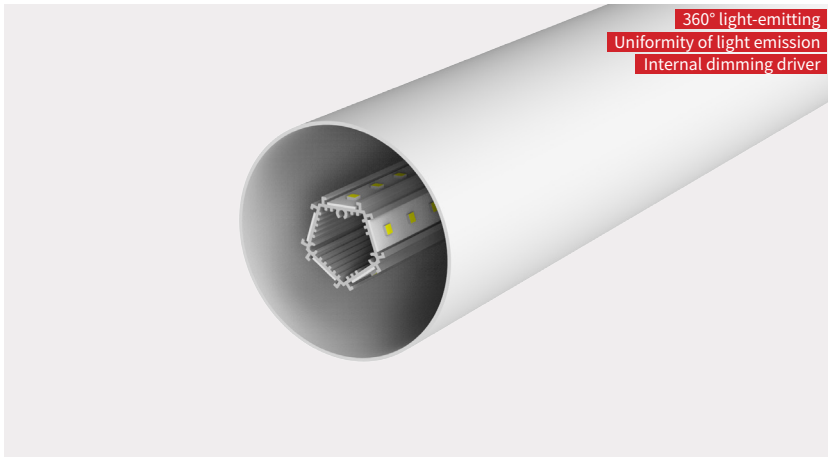

# X-TRUSION

- Silver
- Black
- White

Material:	AL6063-T5
Surface:	Anodized/ Painting
PC cover:	Diffuser
Power:	0-60W/m
Lumens:	5000lm/m
Lighting source width:	12mm x5pcs
Available lengths:	0.5-3m
Application:	Commercial lighting / Indoor lighting

## COVER

Smooth :76764

## END CAP

W/O hole: 76769