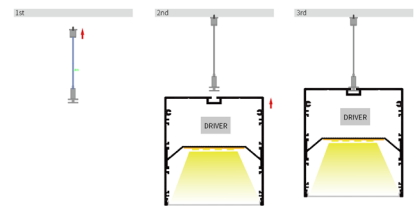

XT8090

Silver
 Black
 White

Material: AL6063-T5
Surface: Anodized/ Painting
PC cover: Diffuser (Smooth/ Streak)
Power: 0-60W/m
Lumens: 4500lm/m
Lighting source width: 10 mm x5pcs
Available lengths: 0.5-3m
Application: Commercial lighting / Indoor lighting

COVER

Streak :80354
Smooth :80355

END CAP

Hole:80908
W/O hole: 80909

PENDANT

6070H