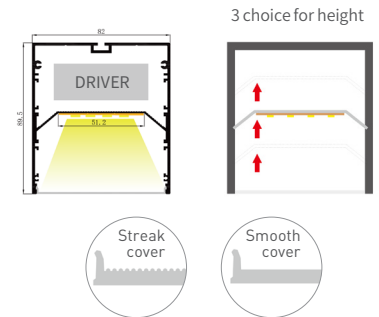

XT8090

Silver
 Black
 White

Material: AL6063-T5
Surface: Anodized/ Painting
PC cover: Diffuser (Smooth/ Streak)
Power: 0-60W/m
Lumens: 4500lm/m
Lighting source width: 10 mm x5pcs
Available lengths: 0.5-3m
Application: Commercial lighting / Indoor lighting

COVER

Streak :80354
Smooth :80355

END CAP

Hole:80908
W/O hole: 80909

PENDANT

6070H